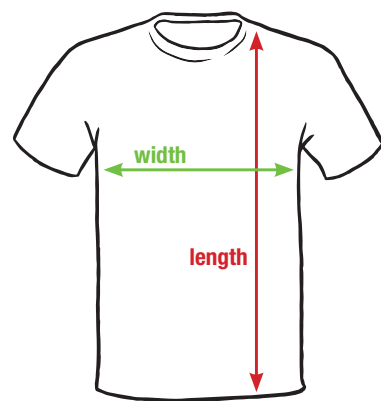

Stars

by Stedman®

overview garment sizes

Code	Stedman® Stars	Fit	XS		S		M		L		XL		2XL		3XL	
			width	length	width	length	width	length	width	length	width	length	width	length	width	length
ST9000	BEN Crew Neck for men	RF	-	-	49,0	69,0	52,0	71,0	55,0	73,0	58,0	75,0	61,0	76,0	-	-
ST9010	BEN V-Neck for men	RF	-	-	49,0	69,0	52,0	71,0	55,0	73,0	58,0	75,0	61,0	76,0	-	-
ST9020	MORGAN Crew Neck for men	BF	-	-	45,0	69,0	48,0	71,0	51,0	73,0	54,0	75,0	57,0	76,0	-	-
ST9050	HENRY Polo for men	RF	-	-	50,0	70,0	53,0	72,0	56,0	74,0	59,0	76,0	62,0	78,0	-	-
ST9120	MEGAN Crew Neck for women	BF	-	-	44,0	64,0	47,0	66,0	50,0	68,0	54,0	68,0	-	-	-	-
ST9130	MEGAN V-Neck for women	BF	-	-	44,0	64,0	47,0	66,0	50,0	68,0	54,0	68,0	-	-	-	-
ST9150	HANNA Polo for women	RF	-	-	45,5	64,0	48,5	66,0	51,5	68,0	55,5	70,0	-	-	-	-
ST9200	JAMES Crew Neck for men	RF	-	-	48,0	69,0	51,0	71,0	54,0	73,0	57,0	75,0	60,0	76,0	-	-
ST9210	JAMES V-neck for men	RF	-	-	48,0	69,0	51,0	71,0	54,0	73,0	57,0	75,0	60,0	76,0	-	-
ST9300	JANET Crew Neck for women	RF	-	-	45,0	65,0	48,0	67,0	51,0	69,0	55,0	71,0	-	-	-	-
ST9310	JANET V-neck for women	RF	-	-	45,0	65,0	48,0	67,0	51,0	69,0	55,0	71,0	-	-	-	-
ST9370	JAMIE Crew Neck for children	RF	-	-	39,0	50,0	42,0	54,0	45,0	60,0	48,0	64,0	-	-	-	-
ST9400	SHAWN Crew Neck for men	RF	-	-	49,0	70,0	52,0	72,0	55,0	74,0	58,0	76,0	61,0	76,5	-	-
ST9410	SHAWN V-Neck for men	RF	-	-	49,0	70,0	52,0	72,0	55,0	74,0	58,0	76,0	61,0	76,5	-	-
ST9500	SHARON Crew Neck for women	RF	-	-	45,5	66,5	48,5	68,5	51,5	70,5	55,5	72,5	-	-	-	-
ST9510	SHARON V-neck for women	RF	-	-	45,5	66,5	48,5	68,5	51,5	70,5	55,5	72,5	-	-	-	-
ST9600	CLIVE Crew Neck for men	BF	-	-	46,0	69,0	49,0	71,0	52,0	73,0	56,0	75,0	60,0	76,0	-	-
ST9610	CLIVE V-Neck for men	BF	-	-	46,0	69,0	49,0	71,0	52,0	73,0	56,0	75,0	60,0	76,0	-	-
ST9690	DEAN Deep V-Neck for men	BF	-	-	46,0	68,0	49,0	70,0	52,0	72,0	56,0	74,0	60,0	75,0	-	-
ST9700	CLAIRE Crew neck for women	BF	-	-	42,0	62,0	45,0	63,0	48,0	64,5	52,0	65,0	-	-	-	-
ST9710	CLAIRE V-Neck for women	BF	-	-	42,0	62,0	45,0	63,0	48,0	64,5	52,0	65,0	-	-	-	-
ST9720	CLAIRE V-Neck Long Sleeve for women	BF	-	-	42,0	62,0	45,0	63,0	48,0	64,5	52,0	65,0	-	-	-	-
ST9800	LUKE Crew Neck for men	RF	-	-	48,0	69,0	51,0	71,0	54,0	73,0	57,0	75,0	60,0	76,0	-	-
ST9810	LUKE V-Neck for men	RF	-	-	48,0	69,0	51,0	71,0	54,0	73,0	57,0	75,0	60,0	76,0	-	-
ST9900	LISA Crew Neck for women	RF	-	-	45,0	65,0	48,0	67,0	51,0	69,0	55,0	71,0	-	-	-	-
ST9910	LISA V-neck for women	RF	-	-	45,0	65,0	48,0	67,0	51,0	69,0	55,0	71,0	-	-	-	-