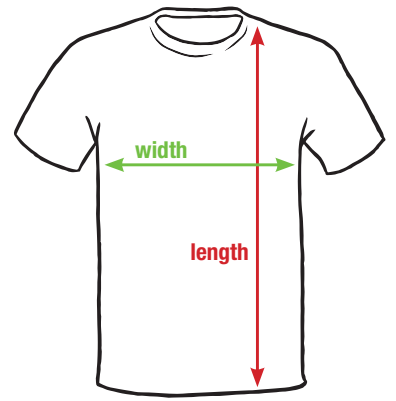

overview garment sizes

Code	Stedman® Basics	Fit	XS		S		M		L		XL		2XL		3XL	
			width	length	width	length	width	length	width	length	width	length	width	length	width	length
N1000	NANO Crew Neck for men	CF	-	-	50,0	69,0	53,0	72,0	56,0	74,0	59,0	76,0	62,0	78,0	-	-
N1100	NANO Crew Neck for women	RF	-	-	45,0	65,0	48,0	67,0	51,0	69,5	55,0	72,0	-	-	-	-
ST2000	Classic-T Crew Neck for men	RF	-	-	50,0	69,0	53,0	71,0	56,0	73,0	59,0	75,0	62,0	77,0	65,0	79,0
ST2010	Classic-T Fitted Crew Neck for men	BF	-	-	45,0	69,0	48,0	71,0	51,0	73,0	54,0	75,0	57,0	76,0	-	-
ST2100	Comfort T Crew Neck for men	CF	-	-	50,0	69,0	53,0	71,0	56,0	73,0	59,0	75,0	62,0	77,0	-	-
ST2110	Comfort-T Crew Neck for women	RF	-	-	42,0	61,0	45,0	63,0	48,0	65,0	52,0	67,0	56,0	69,0	-	-
ST2120	Comfort-T Crew Neck for children	CF	36,0	44,0	39,0	50,0	42,0	54,0	45,0	60,0	48,0	64,0	-	-	-	-
ST2130	Comfort-T Long Sleeve for men	CF	-	-	50,0	69,0	53,0	71,0	56,0	73,0	59,0	75,0	62,0	77,0	-	-
ST2140	Comfort Long Sleeve for women	RF	-	-	42,0	61,0	45,0	63,0	48,0	65,0	52,0	67,0	-	-	-	-
ST2200	Classic-T Crew Neck for children	CF	36,0	44,0	39,0	50,0	42,0	54,0	45,0	60,0	48,0	64,0	-	-	-	-
ST2300	Classic-T V-neck for men	CF	-	-	50,0	69,0	53,0	71,0	56,0	73,0	59,0	75,0	62,0	77,0	-	-
ST2500	Classic-T Long Sleeve for men	CF	-	-	50,0	69,0	53,0	71,0	56,0	73,0	59,0	75,0	62,0	77,0	-	-
ST2600	Classic-T Crew Neck for women	RF	-	-	44,0	61,0	47,0	63,0	50,0	65,0	54,0	67,0	58,0	68,0	-	-
ST2700	Classic-T V-neck for women	RF	-	-	44,0	61,0	47,0	63,0	50,0	65,0	54,0	67,0	58,0	68,0	-	-
ST2800	Classic Tank Top for men	CF	-	-	45,0	66,5	48,0	68,5	51,0	70,5	54,0	72,5	57,0	74,5	-	-
ST2900	Classic Tank Top for women	RF	-	-	42,0	61,0	45,0	63,0	48,0	65,0	52,0	67,0	-	-	-	-
ST3000	Polo for men	CF	-	-	50,0	69,0	53,0	71,0	56,0	73,0	59,0	75,0	62,0	77,0	65,0	79,0
ST3100	Polo for women	RF	-	-	44,0	61,0	47,0	63,0	50,0	65,0	54,0	67,0	58,0	68,0	-	-
ST3200	Polo for children	CF	36,0	44,0	39,0	50,0	42,0	54,0	45,0	60,0	48,0	64,0	-	-	-	-
ST3300	Polo 65/35 for men	CF	-	-	50,0	69,0	53,0	71,0	56,0	73,0	59,0	75,0	62,0	77,0	65,0	79,0
ST3400	Polo Long Sleeve for men	CF	-	-	50,0	69,0	53,0	71,0	56,0	73,0	59,0	75,0	62,0	77,0	-	-
ST3500	Polo 65/35 for women	RF	-	-	44,0	61,0	47,0	63,0	50,0	65,0	54,0	67,0	-	-	-	-
ST4000	Sweatshirt for men	CF	-	-	54,0	68,0	57,0	70,0	60,0	72,0	63,0	74,0	66,0	76,0	69,0	78,0
ST4100	Hooded Sweatshirt for men	CF	-	-	54,0	69,0	57,0	71,0	60,0	73,0	63,0	75,0	66,0	77,0	69,0	79,0
ST4110	Hooded Sweatshirt women	RF	-	-	50,0	65,0	53,0	67,0	56,0	70,0	60,0	72,0	-	-	-	-
ST6000	Prime-T Crew Neck for men	CF	-	-	50,0	69,0	53,0	71,0	56,0	73,0	59,0	75,0	62,0	77,0	-	-

RF = Regular Fit, BF = Body Fit, CF = Casual Fit

All garment sizes...

... are in cm.

... are subject to the tolerance of $\pm 2,5$ cm.

... might be subject to change without further notice.