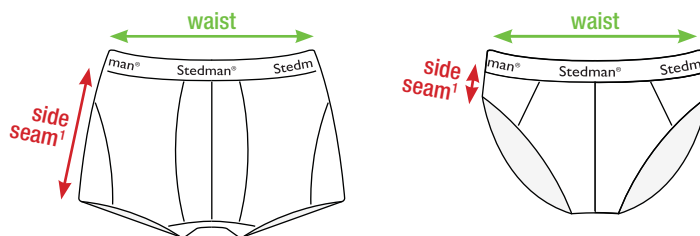

¹ excl. waistband

Code	Stedman® Stars Underwear	Fit	XS		S		M		L		XL		2XL		3XL	
			waist	side seam¹	waist	side seam¹	waist	side seam¹	waist	side seam¹	waist	side seam¹	waist	side seam¹	waist	side seam¹
ST9691	DEXTER Boxers for men	BF	-	-	31,0	18,0	34,0	20,0	37,0	22,0	40,0	24,0	43,0	26,0	-	-
ST9692	DEXTER Briefs for men	BF	-	-	32,0	2,0	34,0	3,0	36,0	4,0	38,0	5,0	40,0	6,0	-	-

All garment sizes...

... are in cm.

... are subject to the tolerance of ± 2,5 cm.

... might be subject to change without further notice.