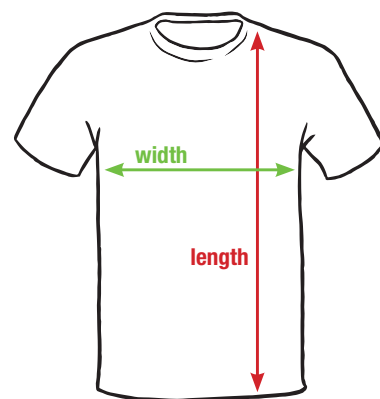

overview garment sizes